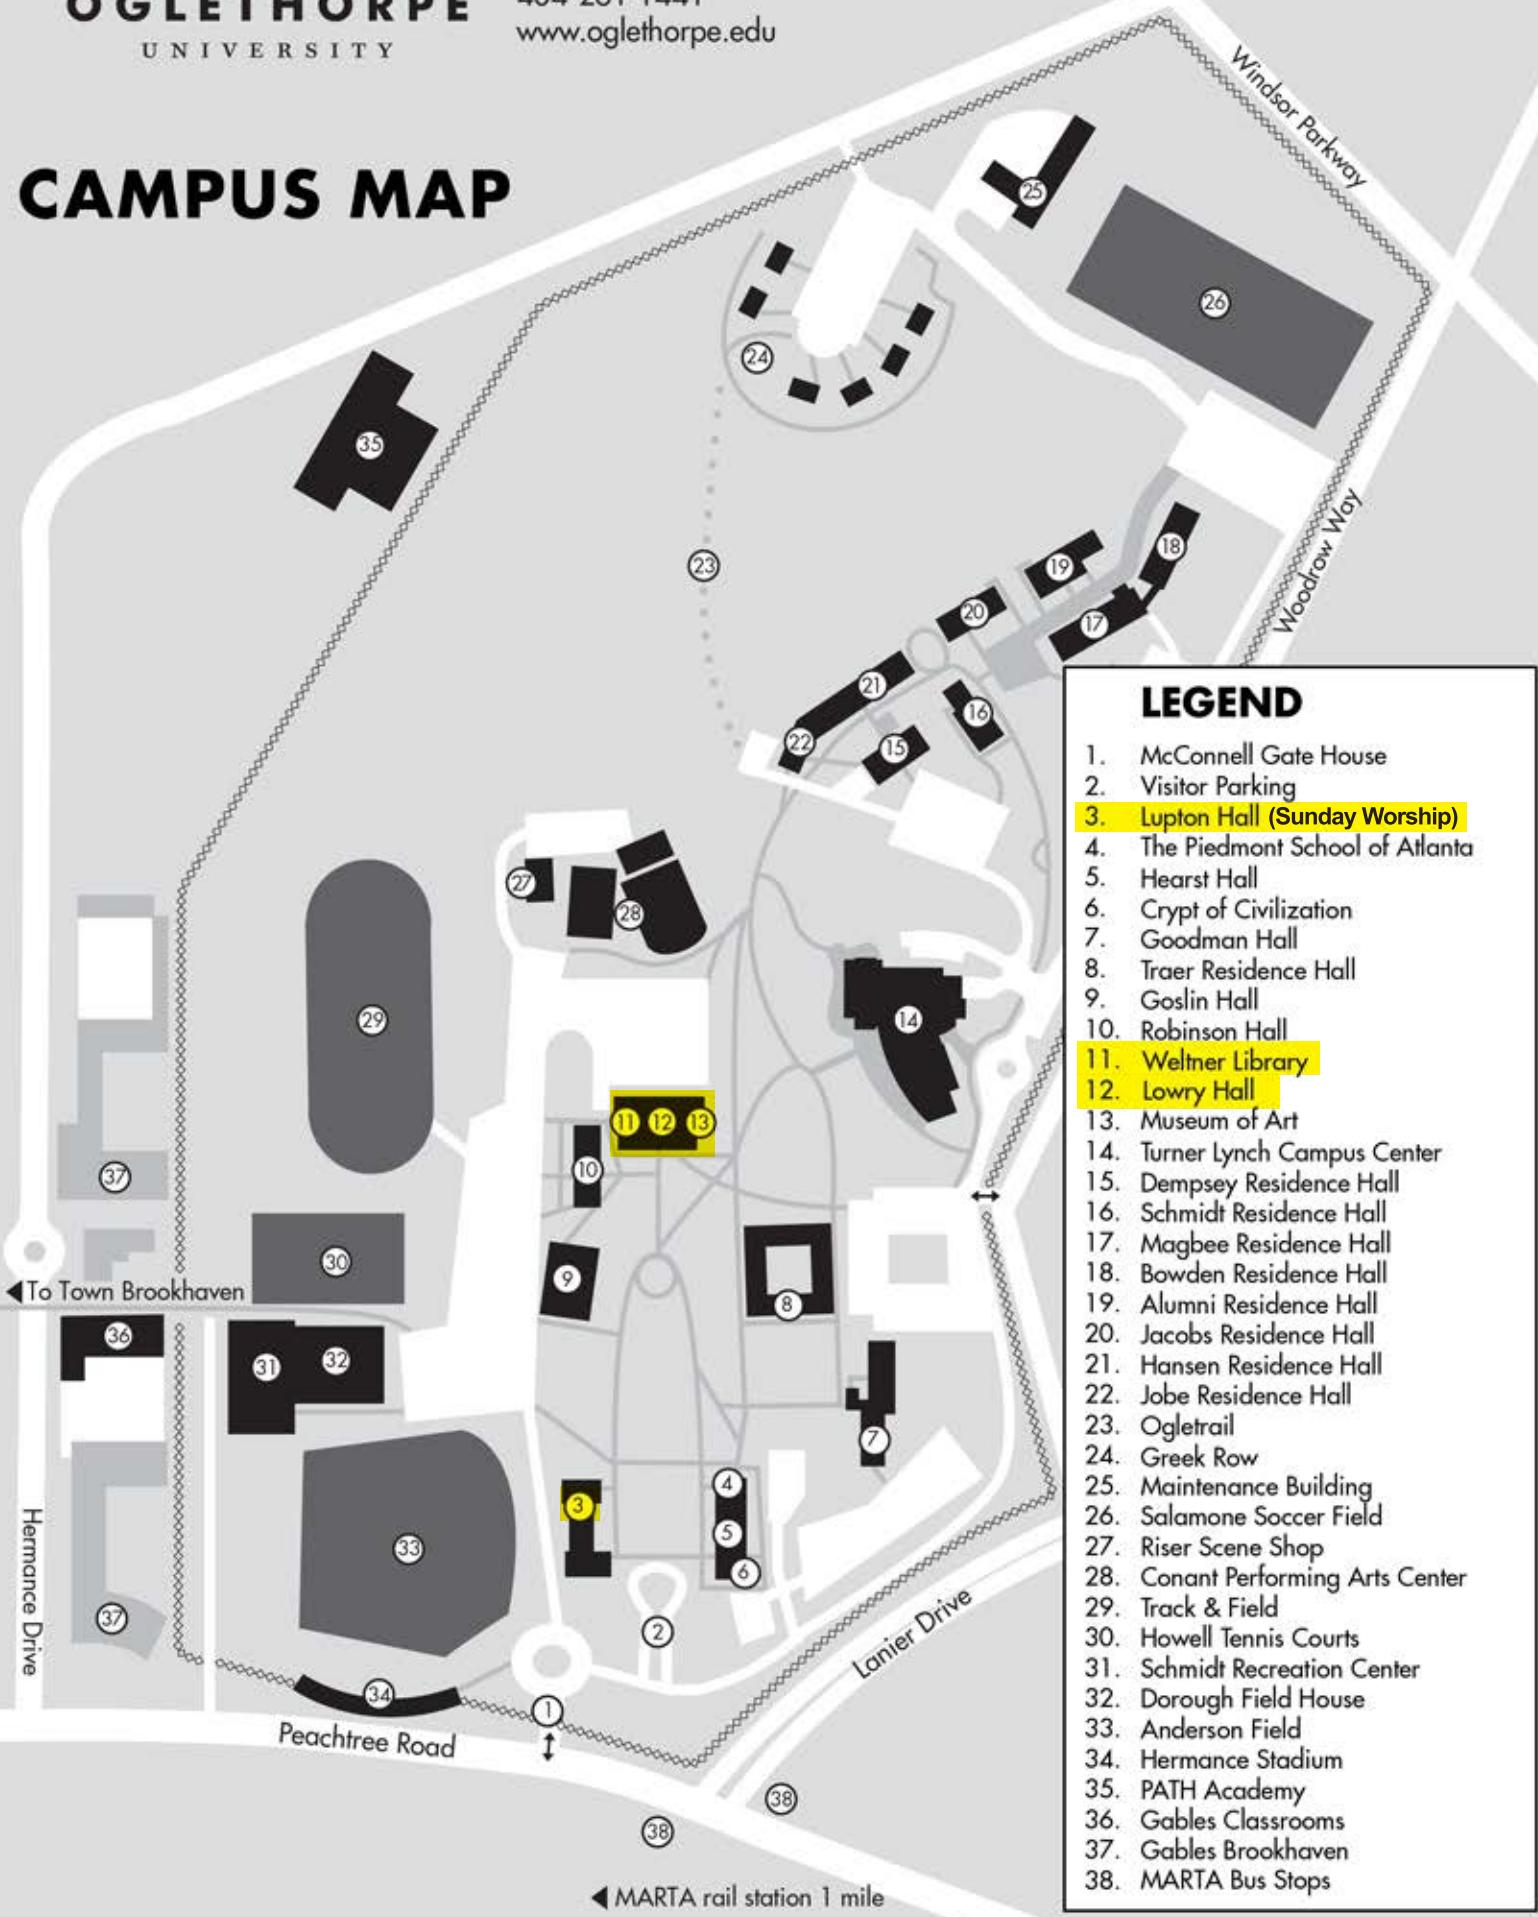

OGLETHORPE
UNIVERSITY

4484 Peachtree Road, N.E.
Atlanta, GA 30319-2797
404-261-1441
www.oglethorpe.edu

CAMPUS MAP

LEGEND

1. McConnell Gate House
2. Visitor Parking
3. Lupton Hall (Sunday Worship)
4. The Piedmont School of Atlanta
5. Hearst Hall
6. Crypt of Civilization
7. Goodman Hall
8. Traer Residence Hall
9. Goslin Hall
10. Robinson Hall
11. Weltner Library
12. Lowry Hall
13. Museum of Art
14. Turner Lynch Campus Center
15. Dempsey Residence Hall
16. Schmidt Residence Hall
17. Magbee Residence Hall
18. Bowden Residence Hall
19. Alumni Residence Hall
20. Jacobs Residence Hall
21. Hansen Residence Hall
22. Jobe Residence Hall
23. Ogletrail
24. Greek Row
25. Maintenance Building
26. Salamone Soccer Field
27. Riser Scene Shop
28. Conant Performing Arts Center
29. Track & Field
30. Howell Tennis Courts
31. Schmidt Recreation Center
32. Dorrough Field House
33. Anderson Field
34. Hermance Stadium
35. PATH Academy
36. Gables Classrooms
37. Gables Brookhaven
38. MARTA Bus Stops